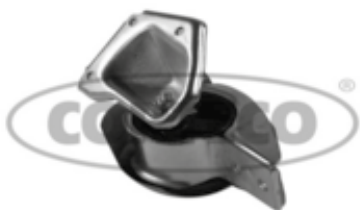

Supporto motore

CORTECO 49375252

SMART FORTWO CABRIO
FORTWO COUPÈ
CROSSBLADE
ROADSTER

OE 003144V012000000
0003144V015000000